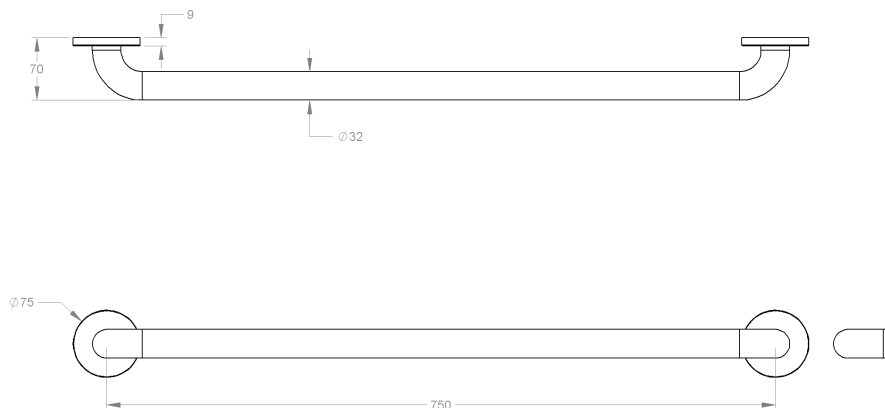

Parts Included	QTY
A - Round Grab Bar	1
B - Screw	6

Model #	Description	Finish	Weight (lb)	WxHxD (mm)	WxHxD (Inches)	Metal Type
V94162	30" Round Grab Bar	Matte White	2.5	750 x 75 x 70	29.5 x 3 x 2.75	Brass
V94163	30" Round Grab Bar	Chrome	2.5	750 x 75 x 70	29.5 x 3 x 2.75	Brass
V94164	30" Round Grab Bar	Brushed Nickel	2.5	750 x 75 x 70	29.5 x 3 x 2.75	Brass
V94165	30" Round Grab Bar	Matte Black	2.5	750 x 75 x 70	29.5 x 3 x 2.75	Brass
V94166	30" Round Grab Bar	Polished Nickel	2.5	750 x 75 x 70	29.5 x 3 x 2.75	Brass
V94168	30" Round Grab Bar	PVD Brushed Gold	2.5	750 x 75 x 70	29.5 x 3 x 2.75	Brass

ICO grab bars can support loads of up to 440lbs if properly installed in compliance with ADA requirements.

**Safety Warning:** Grab bars are only as strong as the anchors and walls to which they are attached, and must be installed correctly for the load they intend to support. Anchors provided are not suitable for all applications. Appropriate anchors and backing must be used in accordance with local building codes.